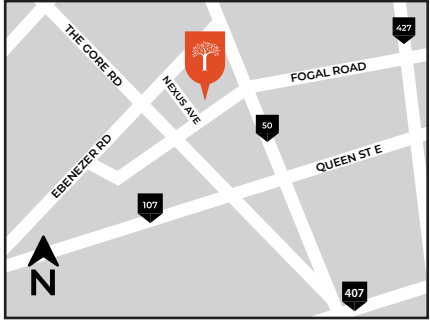

Bodhi

TOWNHOME LIVING

- 20' Traditional Towns
- 20' Double Car Garage Towns
- 20' Live Work Towns
- Future Release

Artist's concept. Site Plan is not to scale and is provided for general information only. Sidewalk locations may vary. All details should be confirmed with Sales Representative and municipality. E. & O. E. September 2023