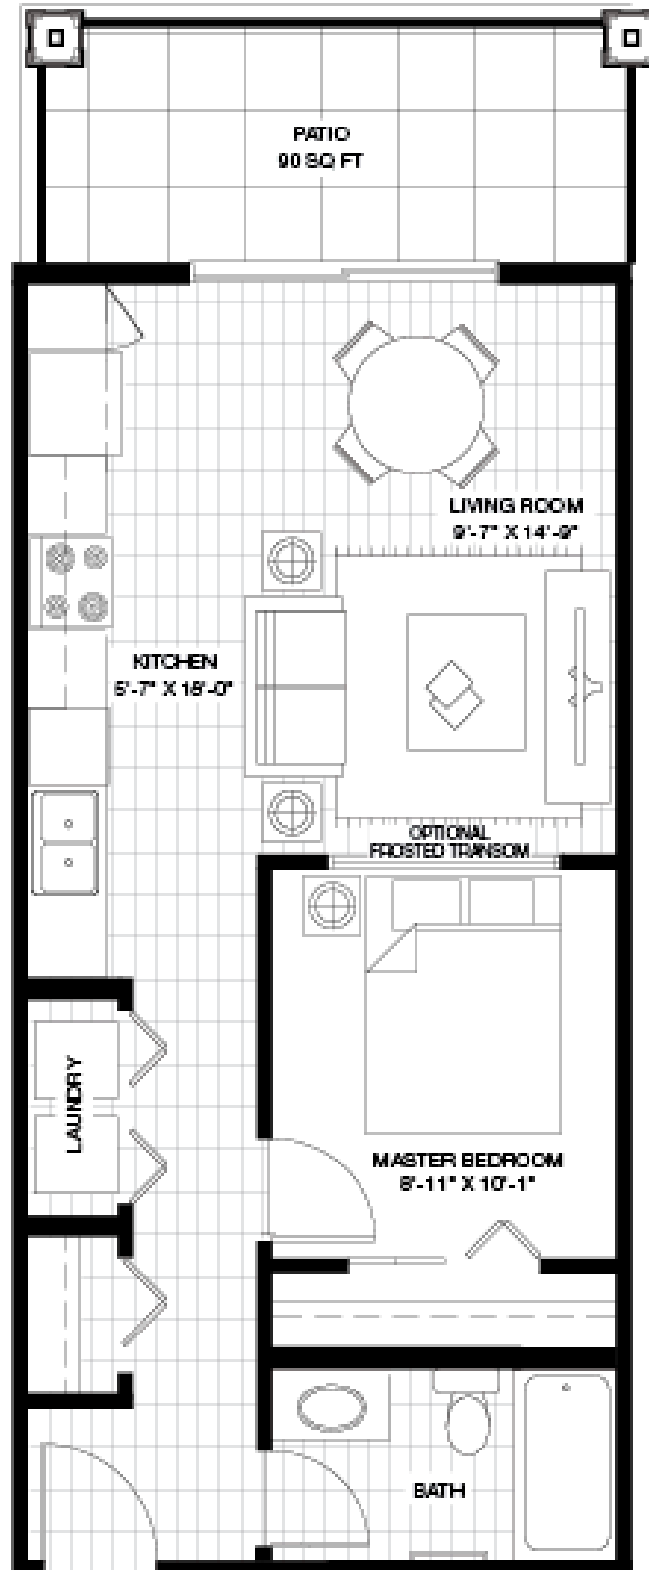

# The Carr 2

543 sq.ft

1 Bed | 1 Bath | 543 sq.ft

# The Curnoe 2

577 sq.ft

2 Beds | 1 Bath | 577 sq.ft

# The Findlay 2

753 sq.ft

2 Beds | 2 Baths | 753 sq.ft

# The Jackson 2

905 sq.ft

2 Beds | 2 Baths | 905 sq.ft