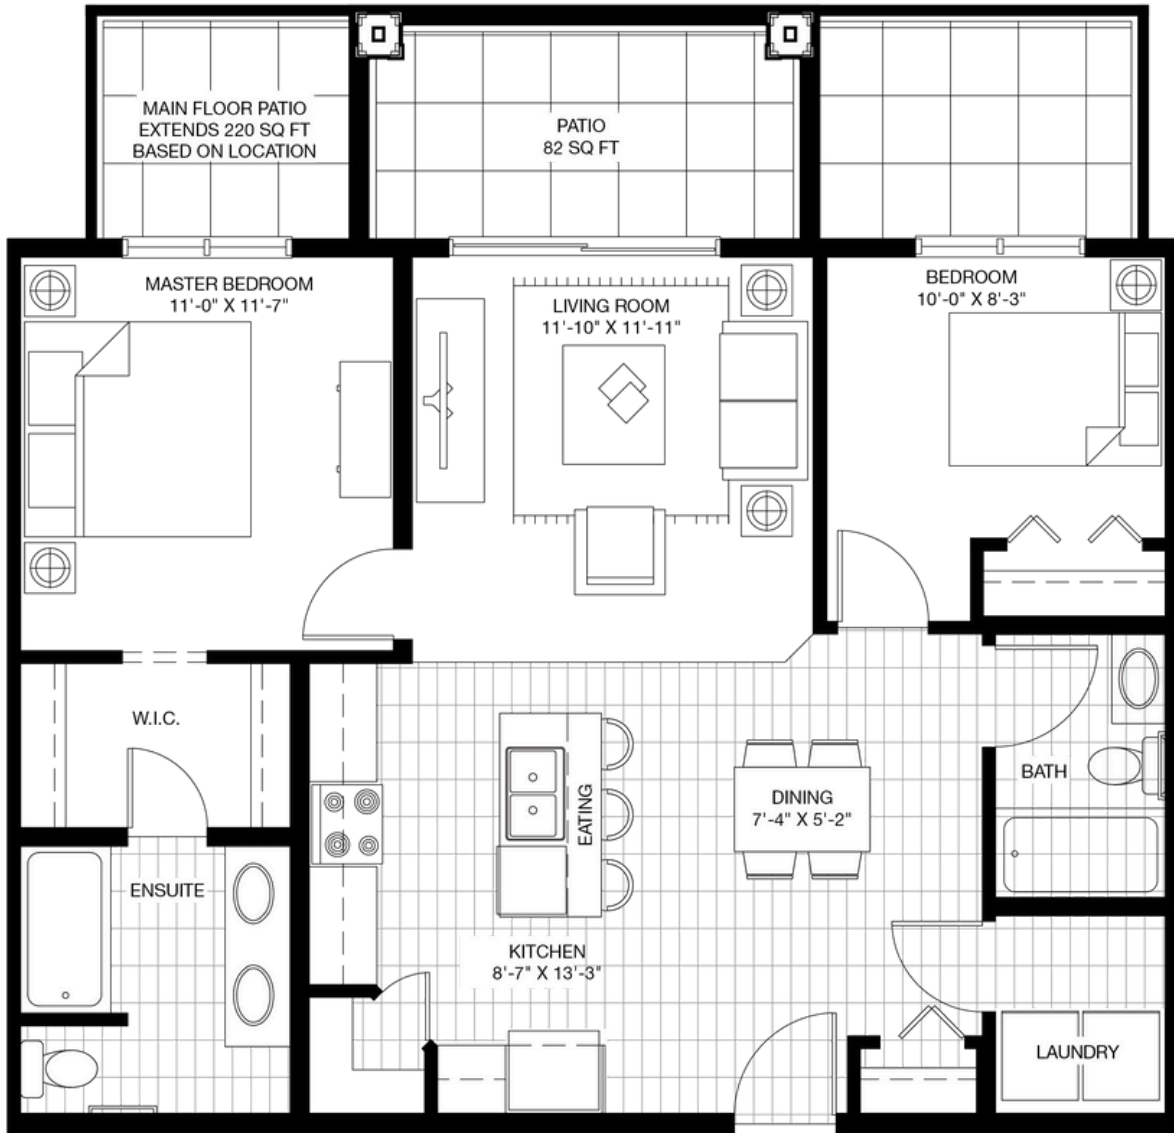

# The Curnoe 2

577 sq.ft

2 Beds | 1 Bath | 577 sq.ft

# The Findlay 2

753 sq.ft

2 Beds | 2 Baths | 753 sq.ft

# The Jackson 2

905 sq.ft

2 Beds | 2 Baths | 905 sq.ft

# The Atwood 3

1039 sq.ft

2 Beds | 2 Baths | 1039 sq.ft