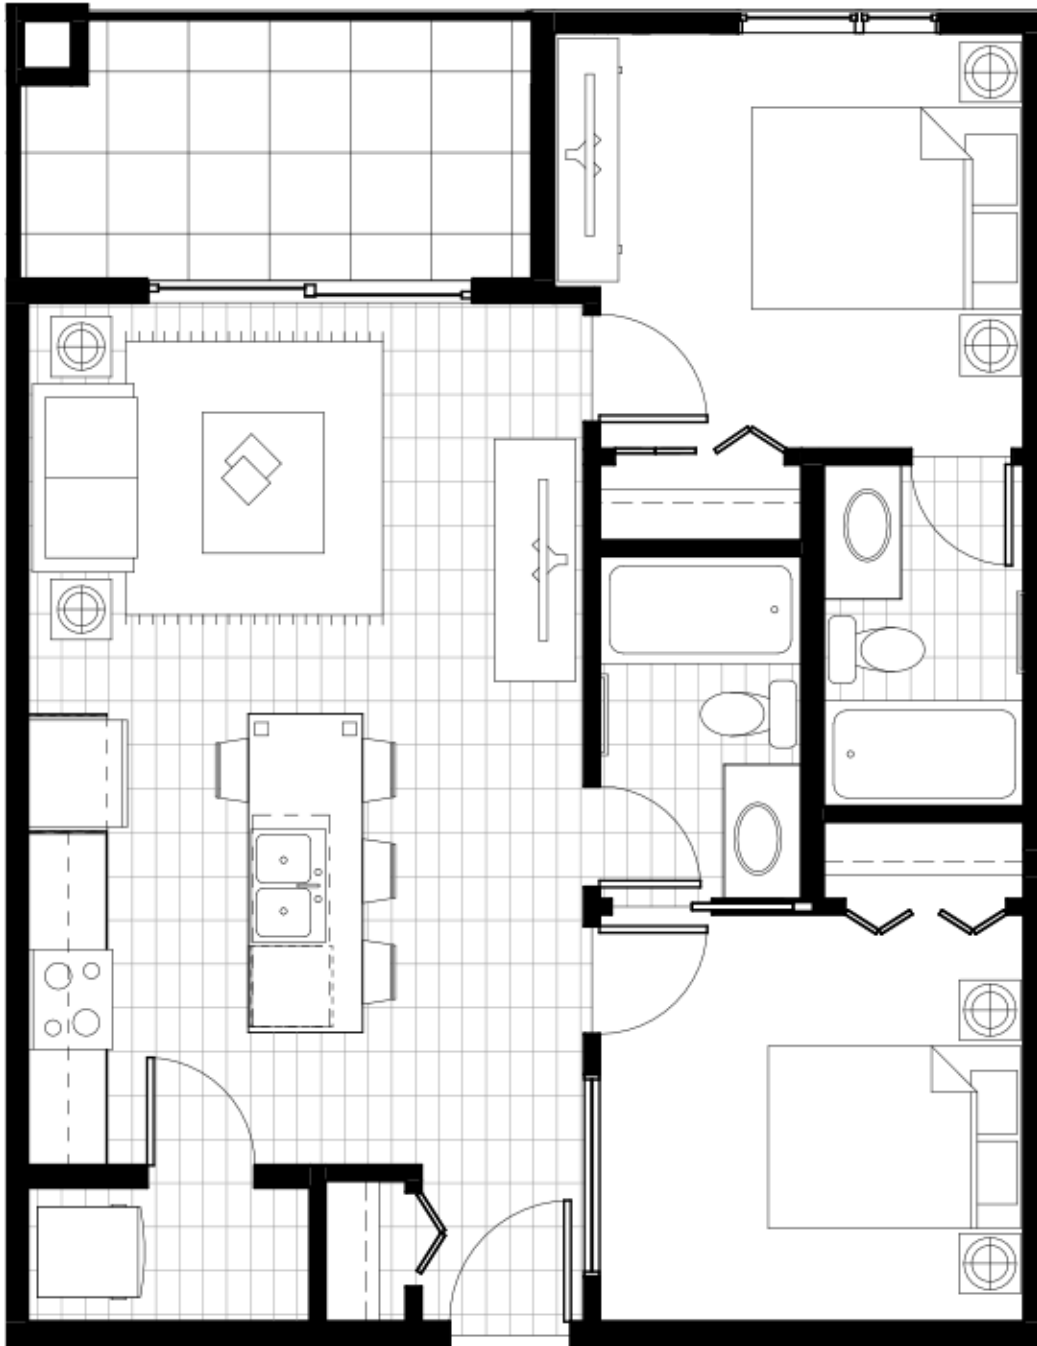

# The Carr 2

543 sq.ft

1 Bed | 1 Bath | 543 sq.ft

# The Curnoe 2

577 sq.ft

2 Beds | 1 Bath | 577 sq.ft

# The Findlay 2

753 sq.ft

2 Beds | 2 Baths | 753 sq.ft

# The Jackson 2

905 sq.ft

2 Beds | 2 Baths | 905 sq.ft