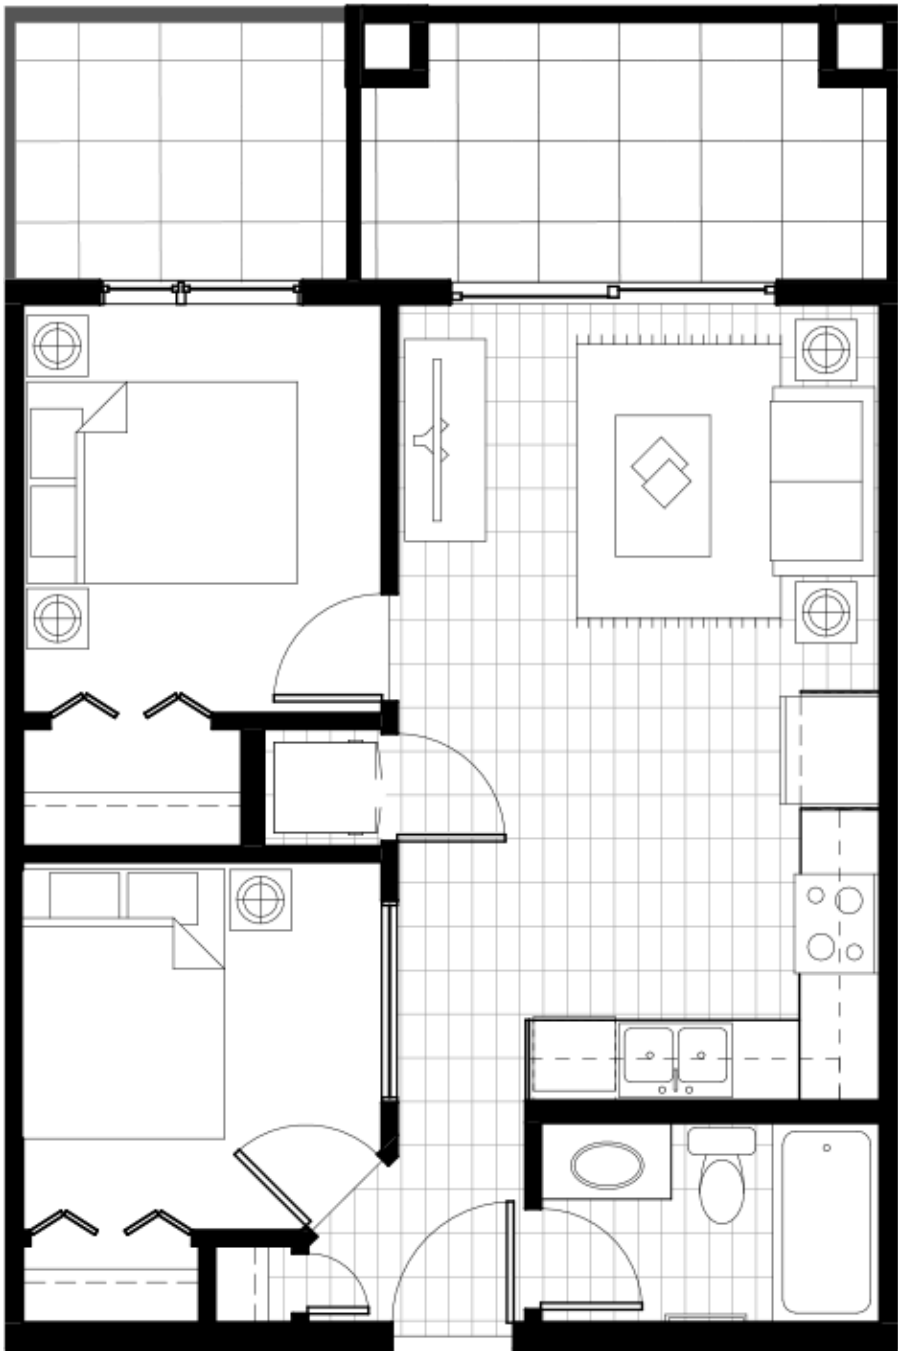

# The Carr 2

543 sq.ft

1 Bed | 1 Bath | 543 sq.ft

# The Curnoe 2

577 sq.ft

2 Beds | 1 Bath | 577 sq.ft

# The Findlay 2

753 sq.ft

2 Beds | 2 Baths | 753 sq.ft

# The Jackson 2

905 sq.ft

2 Beds | 2 Baths | 905 sq.ft