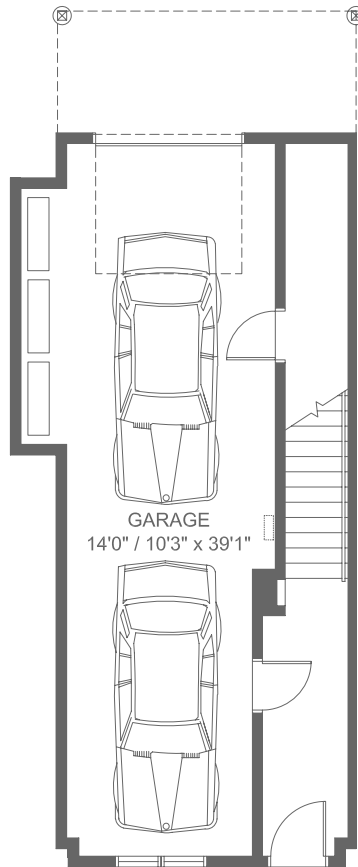

Third Floor
654 SQ FT

FLOOR PLAN

SLOPE ADAPTIVE

Available in buildings 1, 2, 3, 4, 8, 9, 10, 12 & 13

AUBURN 1.1

3 Bed | 2.5 Bath
Total: 1,472 SQ FT

Ground Floor
88 SQ FT

Second Floor
676 SQ FT

Third Floor
708 SQ FT

FLOOR PLAN

SLOPE ADAPTIVE

Available in buildings 1, 2, 3, 4, 8, 9, 10, 12 & 13

MAGNOLIA 2.1

3 Bed | 2.5 Bath

Total: 1,401 SQ FT

Ground Floor
77 SQ FT

Second Floor
670 SQ FT

Third Floor
654 SQ FT

Actual floor plan, elevation, and square footage may not be exactly as shown. Square footage is measured to Alberta Building Code (ABC) regulations. Builder reserves the right to make changes without notice. E&OE.

FLOOR PLAN

OPPOSITE ENTRIES

Available in buildings 5, 6, 7, 11, 14 & 15

AUBURN 2

3 Bed | 2.5 Bath
Total: 1,485 SQ FT

Ground Floor
88 SQ FT

Second Floor
690 SQ FT

Third Floor
707 SQ FT