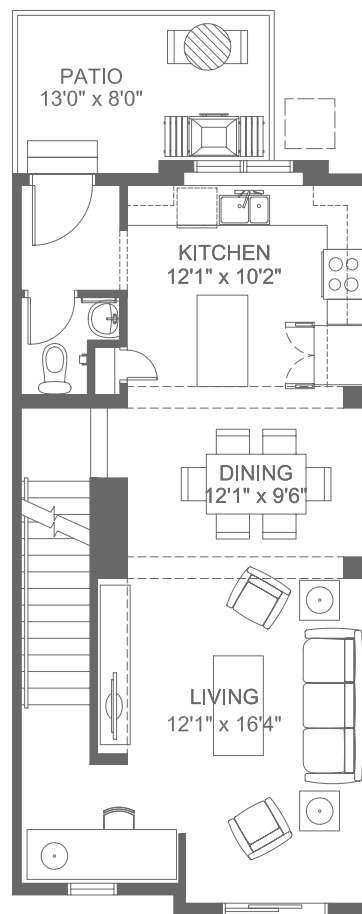

Third Floor
654 SQ FT

FLOOR PLAN

SLOPE ADAPTIVE

Available in buildings 1, 2, 3, 4, 8, 9, 10, 12 & 13

AUBURN 1.1

3 Bed | 2.5 Bath
Total: 1,472 SQ FT

Ground Floor
88 SQ FT

Second Floor
676 SQ FT

Third Floor
708 SQ FT

FLOOR PLAN

SLOPE ADAPTIVE

Available in buildings 1, 2, 3, 4, 8, 9, 10, 12 & 13

MAGNOLIA 2.1

3 Bed | 2.5 Bath

Total: 1,401 SQ FT

Ground Floor
77 SQ FT

Second Floor
670 SQ FT

Third Floor
654 SQ FT

Actual floor plan, elevation, and square footage may not be exactly as shown. Square footage is measured to Alberta Building Code (ABC) regulations. Builder reserves the right to make changes without notice. E&OE.

FLOOR PLAN

OPPOSITE ENTRIES

Available in buildings 5, 6, 7, 11, 14 & 15

AUBURN 2

3 Bed | 2.5 Bath
Total: 1,485 SQ FT

Ground Floor
88 SQ FT

Second Floor
690 SQ FT

Third Floor
707 SQ FT