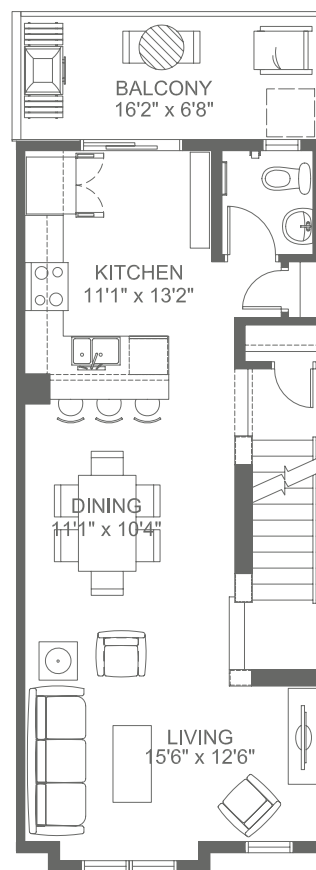

FLOOR PLAN

OPPOSITE ENTRIES

Available in buildings 6, 11, & 15

JASMINE 2

2 Bed + Den | 2.5 Bath

Total: 1,292 SQ FT

Ground Floor
63 SQ FT

Second Floor
606 SQ FT

Third Floor
623 SQ FT

Optional Ground Floor
245 SQ FT
Total: 1,474 SQ FT

Actual floor plan, elevation, and square footage may not be exactly as shown. Square footage is measured to Alberta Building Code (ABC) regulations. Builder reserves the right to make changes without notice. E&OE.

FLOOR PLAN

MAGNOLIA 1

OPPOSITE ENTRIES

Available in buildings 5, 6, 7, 11, 14 & 15

3 Bed + Flex | 2.5 Bath

Total: 1,552 SQ FT

Ground Floor
234 SQ FT

Second Floor
664 SQ FT

Third Floor
654 SQ FT

FLOOR PLAN

SLOPE ADAPTIVE

Available in buildings 1, 2, 3, 4, 8, 9, 10, 12 & 13

AUBURN 1.1

3 Bed | 2.5 Bath
Total: 1,472 SQ FT

Ground Floor
88 SQ FT

Second Floor
676 SQ FT