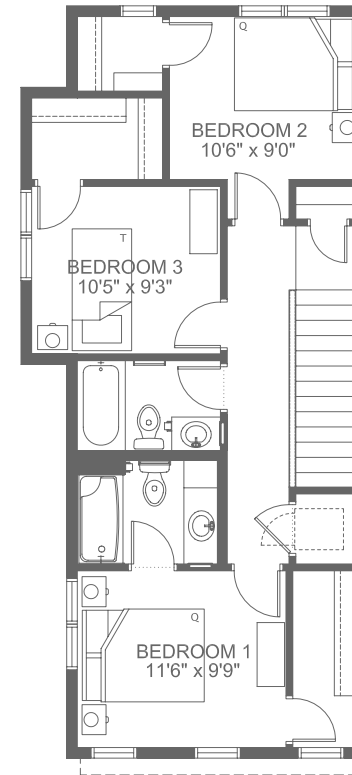

FLOOR PLAN

OPPOSITE ENTRIES

Available in buildings 6, 11, & 15

JASMINE 2

2 Bed + Den | 2.5 Bath

Total: 1,292 SQ FT

Ground Floor
63 SQ FT

Second Floor
606 SQ FT

FLOOR PLAN

MAGNOLIA 1

OPPOSITE ENTRIES

Available in buildings 5, 6, 7, 11, 14 & 15

3 Bed + Flex | 2.5 Bath

Total: 1,552 SQ FT

Ground Floor
234 SQ FT

Second Floor
664 SQ FT

FLOOR PLAN

OPPOSITE ENTRIES

Available in buildings 5, 6, 7, 11, 14 & 15

AUBURN 2

3 Bed | 2.5 Bath
Total: 1,485 SQ FT

Ground Floor
88 SQ FT

Second Floor
690 SQ FT

Third Floor
707 SQ FT

Optional Ground Floor
267 SQ FT
Total: 1,664 SQ FT

Actual floor plan, elevation, and square footage may not be exactly as shown. Square footage is measured to Alberta Building Code (ABC) regulations. Builder reserves the right to make changes without notice. E&OE.