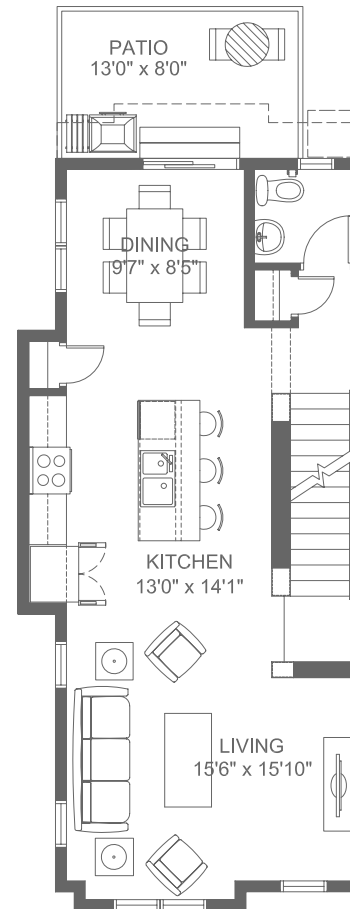

FLOOR PLAN

MAGNOLIA 1

OPPOSITE ENTRIES

Available in buildings 5, 6, 7, 11, 14 & 15

3 Bed + Flex | 2.5 Bath

Total: 1,552 SQ FT

Ground Floor
234 SQ FT

Second Floor
664 SQ FT

Third Floor
654 SQ FT

FLOOR PLAN

SLOPE ADAPTIVE

Available in buildings 1, 2, 3, 4, 8, 9, 10, 12 & 13

AUBURN 1.1

3 Bed | 2.5 Bath
Total: 1,472 SQ FT

Ground Floor
88 SQ FT

Second Floor
676 SQ FT

Third Floor
708 SQ FT

FLOOR PLAN

SLOPE ADAPTIVE

Available in buildings 1, 2, 3, 4, 8, 9, 10, 12 & 13

MAGNOLIA 2.1

3 Bed | 2.5 Bath

Total: 1,401 SQ FT

Ground Floor
77 SQ FT

FLOOR PLAN

OPPOSITE ENTRIES

Available in buildings 5, 6, 7, 11, 14 & 15

AUBURN 2

3 Bed | 2.5 Bath
Total: 1,485 SQ FT

Ground Floor
88 SQ FT

Second Floor
690 SQ FT

Third Floor
707 SQ FT