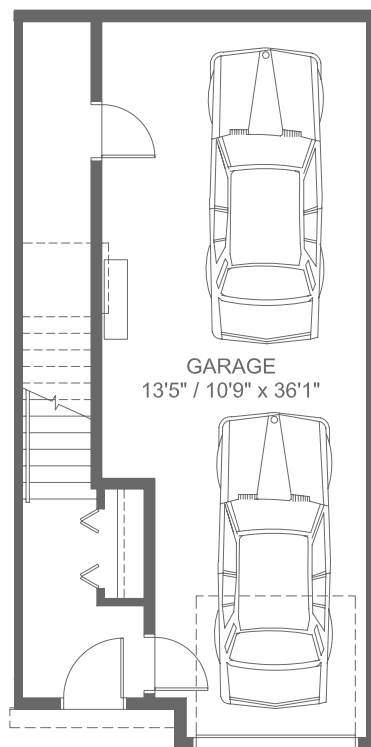

Third Floor
654 SQ FT

FLOOR PLAN

SLOPE ADAPTIVE

Available in buildings 1, 2, 3, 4, 8, 9, 10, 12 & 13

AUBURN 1.1

3 Bed | 2.5 Bath
Total: 1,472 SQ FT

Ground Floor
88 SQ FT

Second Floor
676 SQ FT

Third Floor
708 SQ FT

FLOOR PLAN

SLOPE ADAPTIVE

Available in buildings 1, 2, 3, 4, 8, 9, 10, 12 & 13

MAGNOLIA 2.1

3 Bed | 2.5 Bath

Total: 1,401 SQ FT

Ground Floor
77 SQ FT

Second Floor
670 SQ FT

Third Floor
654 SQ FT

Actual floor plan, elevation, and square footage may not be exactly as shown. Square footage is measured to Alberta Building Code (ABC) regulations. Builder reserves the right to make changes without notice. E&OE.

FLOOR PLAN

OPPOSITE ENTRIES

Available in buildings 5, 6, 7, 11, 14 & 15

AUBURN 2

3 Bed | 2.5 Bath
Total: 1,485 SQ FT

Ground Floor
88 SQ FT

Second Floor
690 SQ FT

Third Floor
707 SQ FT