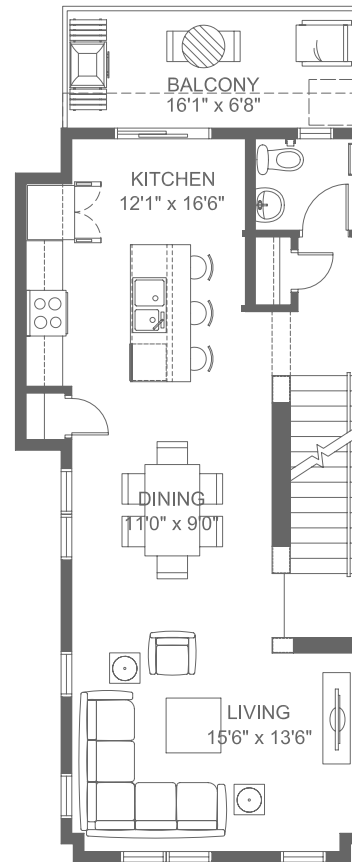

FLOOR PLAN

OPPOSITE ENTRIES

Available in buildings 6, 11, & 15

JASMINE 2

2 Bed + Den | 2.5 Bath

Total: 1,292 SQ FT

Ground Floor
63 SQ FT

Second Floor
606 SQ FT

FLOOR PLAN

MAGNOLIA 1

OPPOSITE ENTRIES

Available in buildings 5, 6, 7, 11, 14 & 15

3 Bed + Flex | 2.5 Bath

Total: 1,552 SQ FT

Ground Floor
234 SQ FT

Second Floor
664 SQ FT

FLOOR PLAN

OPPOSITE ENTRIES

Available in buildings 5, 6, 7, 11, 14 & 15

AUBURN 2

3 Bed | 2.5 Bath
Total: 1,485 SQ FT

Ground Floor
88 SQ FT

Second Floor
690 SQ FT

Third Floor
707 SQ FT

Optional Ground Floor
267 SQ FT
Total: 1,664 SQ FT

Actual floor plan, elevation, and square footage may not be exactly as shown. Square footage is measured to Alberta Building Code (ABC) regulations. Builder reserves the right to make changes without notice. E&OE.