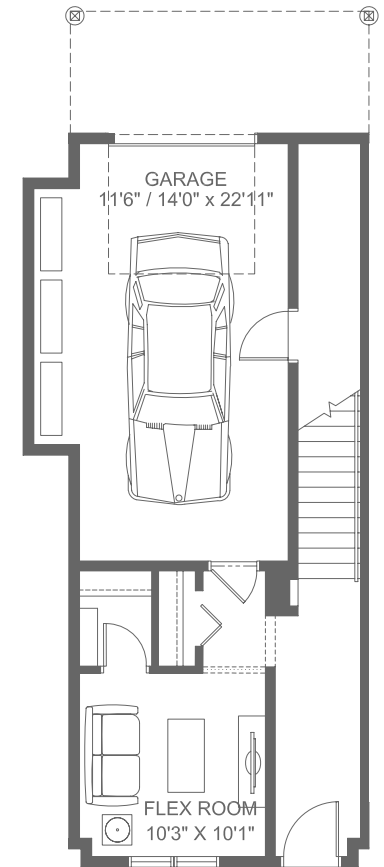

FLOOR PLAN

OPPOSITE ENTRIES

Available in buildings 6, 11, & 15

JASMINE 2

2 Bed + Den | 2.5 Bath

Total: 1,292 SQ FT

Ground Floor
63 SQ FT

Second Floor
606 SQ FT

Third Floor
654 SQ FT

FLOOR PLAN

SLOPE ADAPTIVE

Available in buildings 1, 2, 3, 4, 8, 9, 10, 12 & 13

AUBURN 1.1

3 Bed | 2.5 Bath
Total: 1,472 SQ FT

Ground Floor
88 SQ FT

Second Floor
676 SQ FT

FLOOR PLAN

OPPOSITE ENTRIES

Available in buildings 5, 6, 7, 11, 14 & 15

AUBURN 2

3 Bed | 2.5 Bath
Total: 1,485 SQ FT

Ground Floor
88 SQ FT

Second Floor
690 SQ FT

Third Floor
707 SQ FT

Optional Ground Floor
267 SQ FT
Total: 1,664 SQ FT

Actual floor plan, elevation, and square footage may not be exactly as shown. Square footage is measured to Alberta Building Code (ABC) regulations. Builder reserves the right to make changes without notice. E&OE.