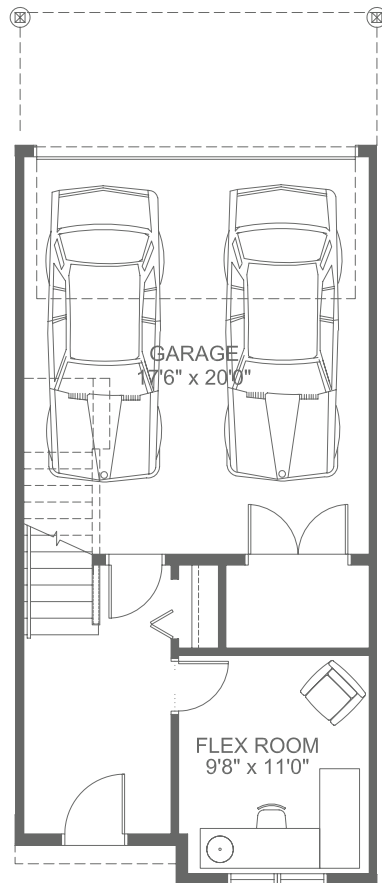

Third Floor
623 SQ FT

Optional Ground Floor
245 SQ FT
Total: 1,474 SQ FT

Actual floor plan, elevation, and square footage may not be exactly as shown. Square footage is measured to Alberta Building Code (ABC) regulations. Builder reserves the right to make changes without notice. E&OE.

FLOOR PLAN

MAGNOLIA 1

OPPOSITE ENTRIES

Available in buildings 5, 6, 7, 11, 14 & 15

3 Bed + Flex | 2.5 Bath

Total: 1,552 SQ FT

Ground Floor
234 SQ FT

Second Floor
664 SQ FT

Third Floor
654 SQ FT

FLOOR PLAN

SLOPE ADAPTIVE

Available in buildings 1, 2, 3, 4, 8, 9, 10, 12 & 13

AUBURN 1.1

3 Bed | 2.5 Bath
Total: 1,472 SQ FT

Ground Floor
88 SQ FT

Second Floor
676 SQ FT

FLOOR PLAN

OPPOSITE ENTRIES

Available in buildings 5, 6, 7, 11, 14 & 15

AUBURN 2

3 Bed | 2.5 Bath
Total: 1,485 SQ FT

Ground Floor
88 SQ FT

Second Floor
690 SQ FT

Third Floor
707 SQ FT