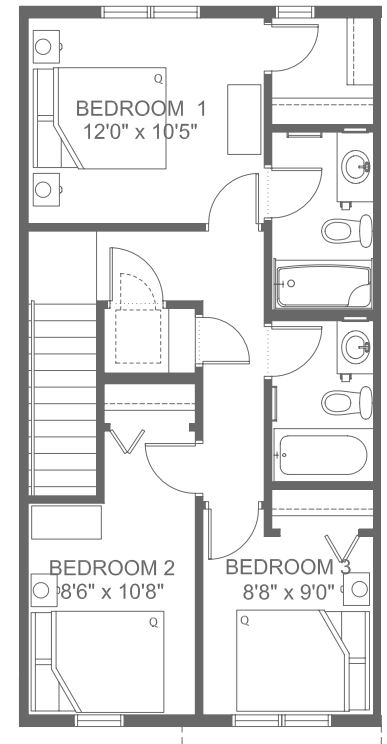

Third Floor
623 SQ FT

Optional Ground Floor
245 SQ FT
Total: 1,474 SQ FT

Actual floor plan, elevation, and square footage may not be exactly as shown. Square footage is measured to Alberta Building Code (ABC) regulations. Builder reserves the right to make changes without notice. E&OE.

FLOOR PLAN

MAGNOLIA 1

OPPOSITE ENTRIES

Available in buildings 5, 6, 7, 11, 14 & 15

3 Bed + Flex | 2.5 Bath

Total: 1,552 SQ FT

Ground Floor
234 SQ FT

Second Floor
664 SQ FT

Third Floor
654 SQ FT

FLOOR PLAN

SLOPE ADAPTIVE

Available in buildings 1, 2, 3, 4, 8, 9, 10, 12 & 13

AUBURN 1.1

3 Bed | 2.5 Bath
Total: 1,472 SQ FT

Ground Floor
88 SQ FT

Second Floor
676 SQ FT

Third Floor
708 SQ FT

FLOOR PLAN

SLOPE ADAPTIVE

Available in buildings 1, 2, 3, 4, 8, 9, 10, 12 & 13

MAGNOLIA 2.1

3 Bed | 2.5 Bath

Total: 1,401 SQ FT

Ground Floor
77 SQ FT