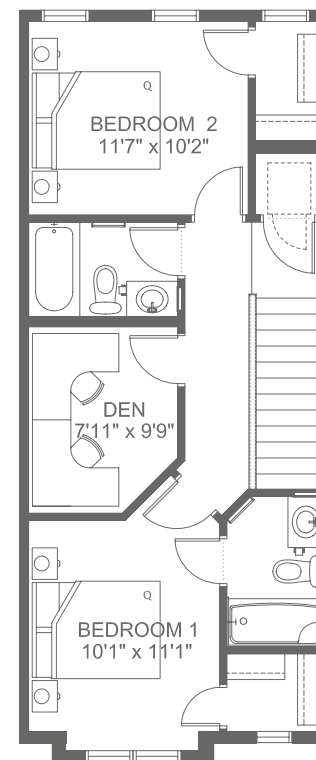

FLOOR PLAN

OPPOSITE ENTRIES

Available in buildings 6, 11, & 15

JASMINE 2

2 Bed + Den | 2.5 Bath

Total: 1,292 SQ FT

Ground Floor
63 SQ FT

Second Floor
606 SQ FT

Third Floor
623 SQ FT

Optional Ground Floor
245 SQ FT
Total: 1,474 SQ FT

Actual floor plan, elevation, and square footage may not be exactly as shown. Square footage is measured to Alberta Building Code (ABC) regulations. Builder reserves the right to make changes without notice. E&OE.

FLOOR PLAN

MAGNOLIA 1

OPPOSITE ENTRIES

Available in buildings 5, 6, 7, 11, 14 & 15

3 Bed + Flex | 2.5 Bath

Total: 1,552 SQ FT

Ground Floor
234 SQ FT

Second Floor
664 SQ FT

Third Floor
654 SQ FT

FLOOR PLAN

SLOPE ADAPTIVE

Available in buildings 1, 2, 3, 4, 8, 9, 10, 12 & 13

AUBURN 1.1

3 Bed | 2.5 Bath
Total: 1,472 SQ FT

Ground Floor
88 SQ FT

Second Floor
676 SQ FT