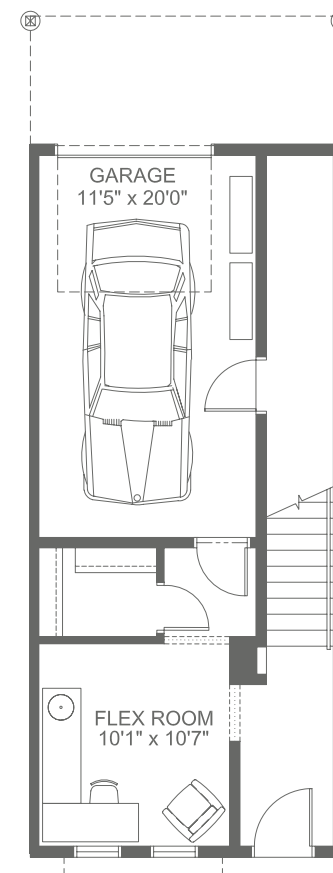

FLOOR PLAN

OPPOSITE ENTRIES

Available in buildings 6, 11, & 15

JASMINE 2

2 Bed + Den | 2.5 Bath

Total: 1,292 SQ FT

Ground Floor
63 SQ FT

Second Floor
606 SQ FT

Third Floor
623 SQ FT

Optional Ground Floor
245 SQ FT
Total: 1,474 SQ FT

Actual floor plan, elevation, and square footage may not be exactly as shown. Square footage is measured to Alberta Building Code (ABC) regulations. Builder reserves the right to make changes without notice. E&OE.

FLOOR PLAN

MAGNOLIA 1

OPPOSITE ENTRIES

Available in buildings 5, 6, 7, 11, 14 & 15

3 Bed + Flex | 2.5 Bath

Total: 1,552 SQ FT

Ground Floor
234 SQ FT

Second Floor
664 SQ FT

Third Floor
654 SQ FT

FLOOR PLAN

SLOPE ADAPTIVE

Available in buildings 1, 2, 3, 4, 8, 9, 10, 12 & 13

AUBURN 1.1

3 Bed | 2.5 Bath
Total: 1,472 SQ FT

Ground Floor
88 SQ FT

Second Floor
676 SQ FT