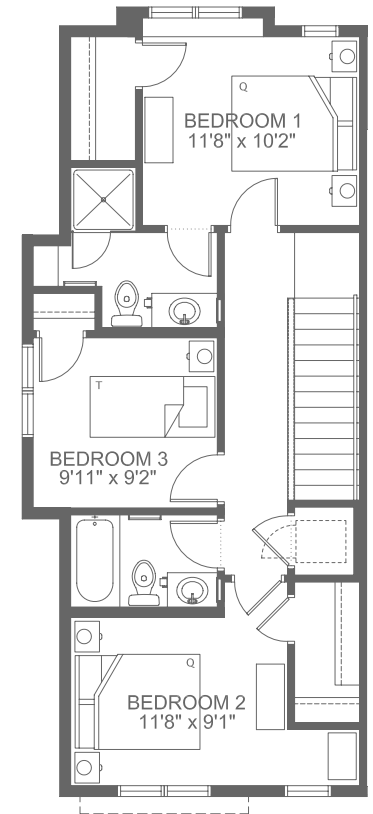

FLOOR PLAN

MAGNOLIA 1

OPPOSITE ENTRIES

Available in buildings 5, 6, 7, 11, 14 & 15

3 Bed + Flex | 2.5 Bath

Total: 1,552 SQ FT

Ground Floor
234 SQ FT

Second Floor
664 SQ FT

Third Floor
654 SQ FT

FLOOR PLAN

SLOPE ADAPTIVE

Available in buildings 1, 2, 3, 4, 8, 9, 10, 12 & 13

AUBURN 1.1

3 Bed | 2.5 Bath
Total: 1,472 SQ FT

Ground Floor
88 SQ FT

Second Floor
676 SQ FT

Third Floor
708 SQ FT

FLOOR PLAN

SLOPE ADAPTIVE

Available in buildings 1, 2, 3, 4, 8, 9, 10, 12 & 13

MAGNOLIA 2.1

3 Bed | 2.5 Bath

Total: 1,401 SQ FT

Ground Floor
77 SQ FT

FLOOR PLAN

OPPOSITE ENTRIES

Available in buildings 5, 6, 7, 11, 14 & 15

AUBURN 2

3 Bed | 2.5 Bath
Total: 1,485 SQ FT

Ground Floor
88 SQ FT

Second Floor
690 SQ FT

Third Floor
707 SQ FT