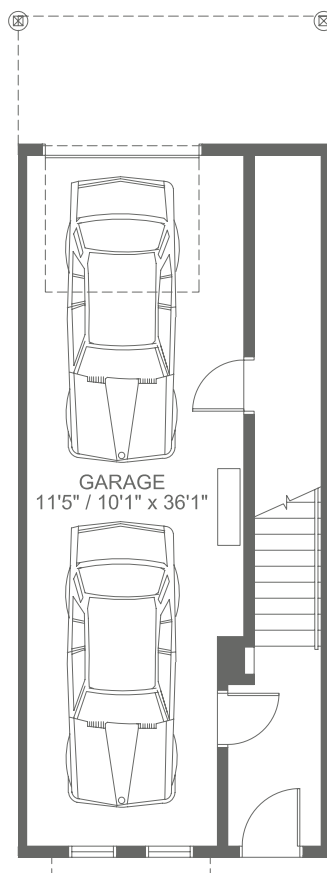

FLOOR PLAN

OPPOSITE ENTRIES

Available in buildings 6, 11, & 15

JASMINE 2

2 Bed + Den | 2.5 Bath

Total: 1,292 SQ FT

Ground Floor
63 SQ FT

Second Floor
606 SQ FT

Third Floor
623 SQ FT

Optional Ground Floor
245 SQ FT
Total: 1,474 SQ FT

Actual floor plan, elevation, and square footage may not be exactly as shown. Square footage is measured to Alberta Building Code (ABC) regulations. Builder reserves the right to make changes without notice. E&OE.

FLOOR PLAN

MAGNOLIA 1

OPPOSITE ENTRIES

Available in buildings 5, 6, 7, 11, 14 & 15

3 Bed + Flex | 2.5 Bath

Total: 1,552 SQ FT

Ground Floor
234 SQ FT

Second Floor
664 SQ FT

Third Floor
654 SQ FT

FLOOR PLAN

SLOPE ADAPTIVE

Available in buildings 1, 2, 3, 4, 8, 9, 10, 12 & 13

AUBURN 1.1

3 Bed | 2.5 Bath
Total: 1,472 SQ FT

Ground Floor
88 SQ FT

Second Floor
676 SQ FT