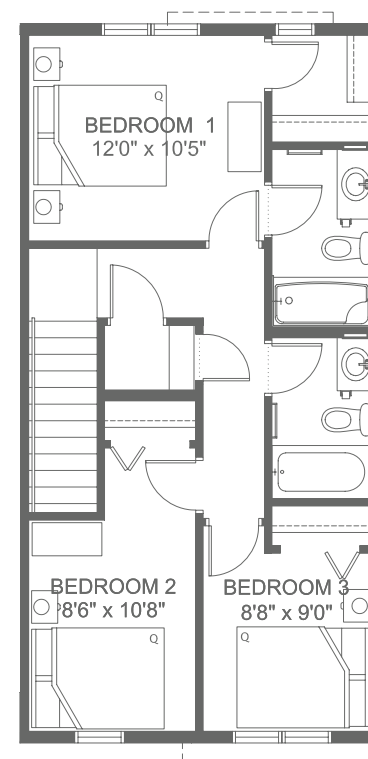

Third Floor
654 SQ FT

FLOOR PLAN

SLOPE ADAPTIVE

Available in buildings 1, 2, 3, 4, 8, 9, 10, 12 & 13

AUBURN 1.1

3 Bed | 2.5 Bath
Total: 1,472 SQ FT

Ground Floor
88 SQ FT

Second Floor
676 SQ FT

Third Floor
708 SQ FT

FLOOR PLAN

SLOPE ADAPTIVE

Available in buildings 1, 2, 3, 4, 8, 9, 10, 12 & 13

MAGNOLIA 2.1

3 Bed | 2.5 Bath

Total: 1,401 SQ FT

Ground Floor
77 SQ FT

Second Floor
670 SQ FT

Third Floor
654 SQ FT

Actual floor plan, elevation, and square footage may not be exactly as shown. Square footage is measured to Alberta Building Code (ABC) regulations. Builder reserves the right to make changes without notice. E&OE.

FLOOR PLAN

OPPOSITE ENTRIES

Available in buildings 5, 6, 7, 11, 14 & 15

AUBURN 2

3 Bed | 2.5 Bath
Total: 1,485 SQ FT

Ground Floor
88 SQ FT

Second Floor
690 SQ FT

Third Floor
707 SQ FT