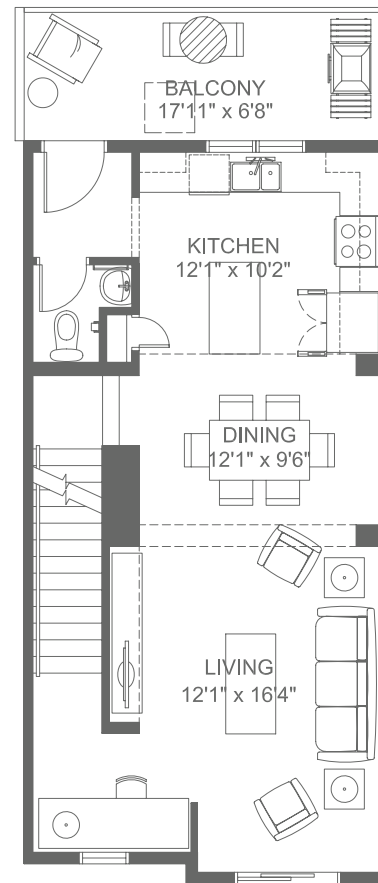

Third Floor
623 SQ FT

Optional Ground Floor
245 SQ FT
Total: 1,474 SQ FT

Actual floor plan, elevation, and square footage may not be exactly as shown. Square footage is measured to Alberta Building Code (ABC) regulations. Builder reserves the right to make changes without notice. E&OE.

FLOOR PLAN

MAGNOLIA 1

OPPOSITE ENTRIES

Available in buildings 5, 6, 7, 11, 14 & 15

3 Bed + Flex | 2.5 Bath

Total: 1,552 SQ FT

Ground Floor
234 SQ FT

Second Floor
664 SQ FT

Third Floor
654 SQ FT

FLOOR PLAN

SLOPE ADAPTIVE

Available in buildings 1, 2, 3, 4, 8, 9, 10, 12 & 13

AUBURN 1.1

3 Bed | 2.5 Bath
Total: 1,472 SQ FT

Ground Floor
88 SQ FT

Second Floor
676 SQ FT

Third Floor
708 SQ FT

FLOOR PLAN

SLOPE ADAPTIVE

Available in buildings 1, 2, 3, 4, 8, 9, 10, 12 & 13

MAGNOLIA 2.1

3 Bed | 2.5 Bath

Total: 1,401 SQ FT

Ground Floor
77 SQ FT