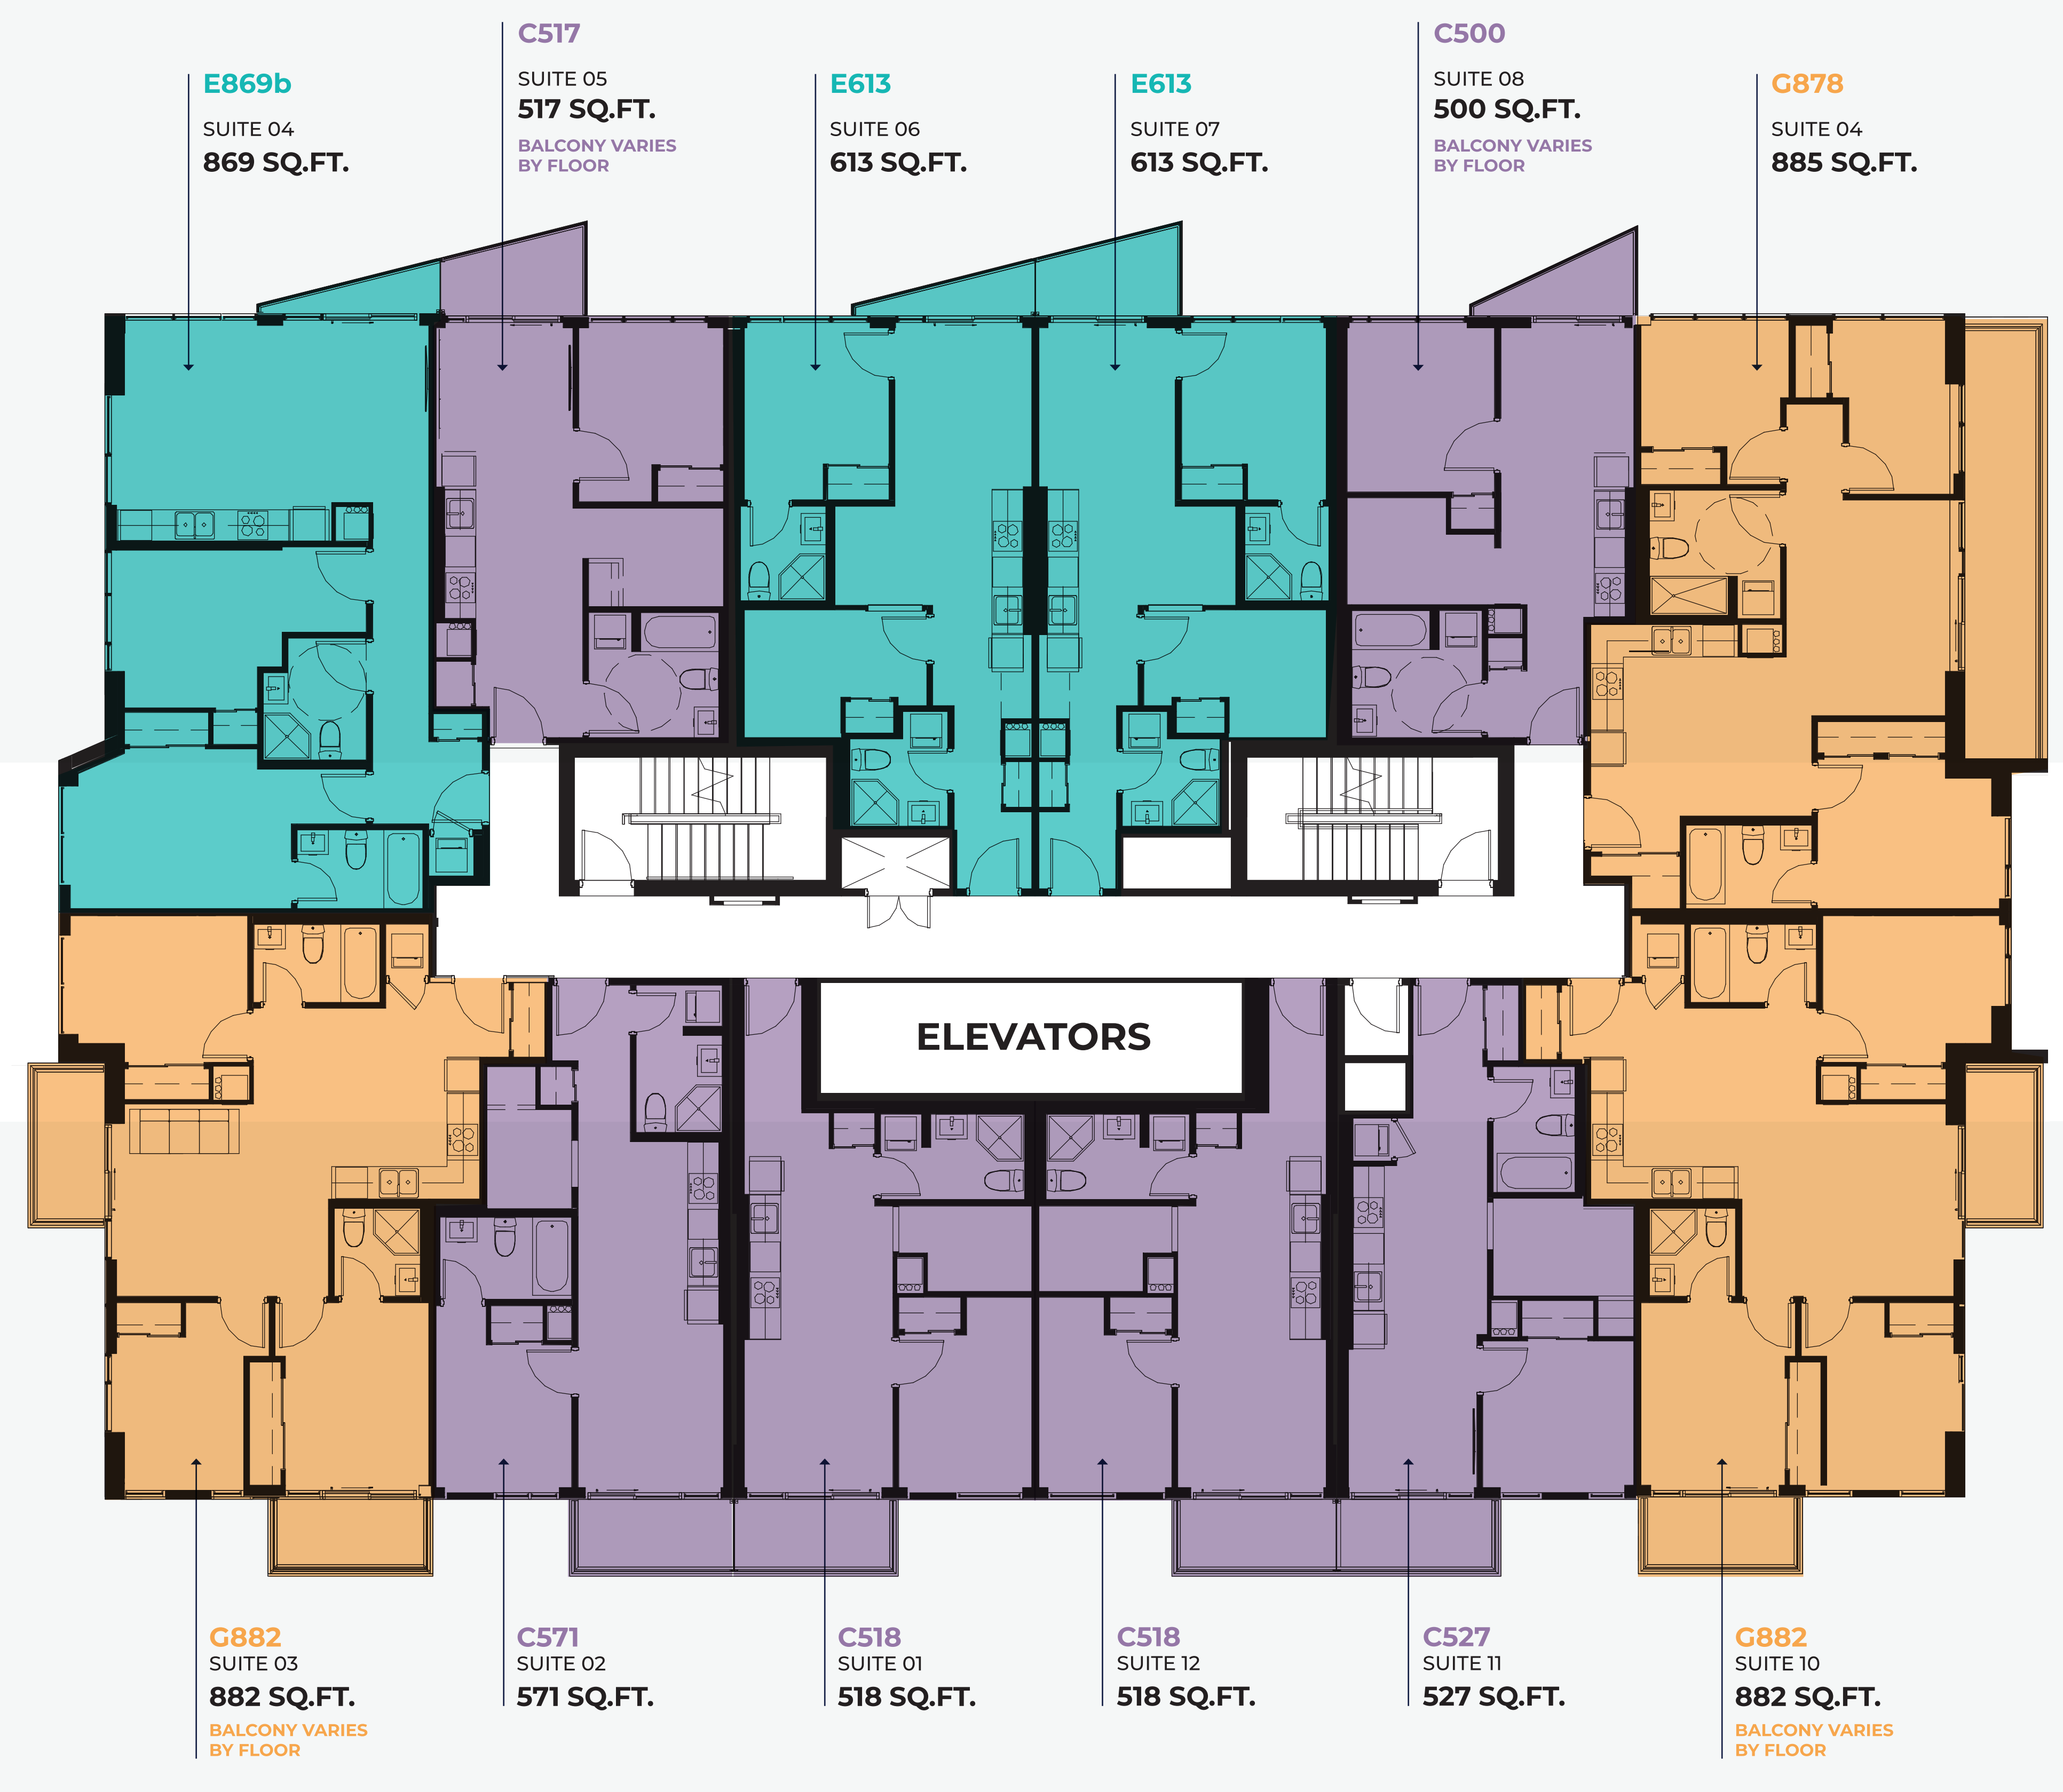

TYPICAL KEYPLATES

- STUDIO
- 1 BED
- 1 BED + DEN
- 2 BED
- 3 BED