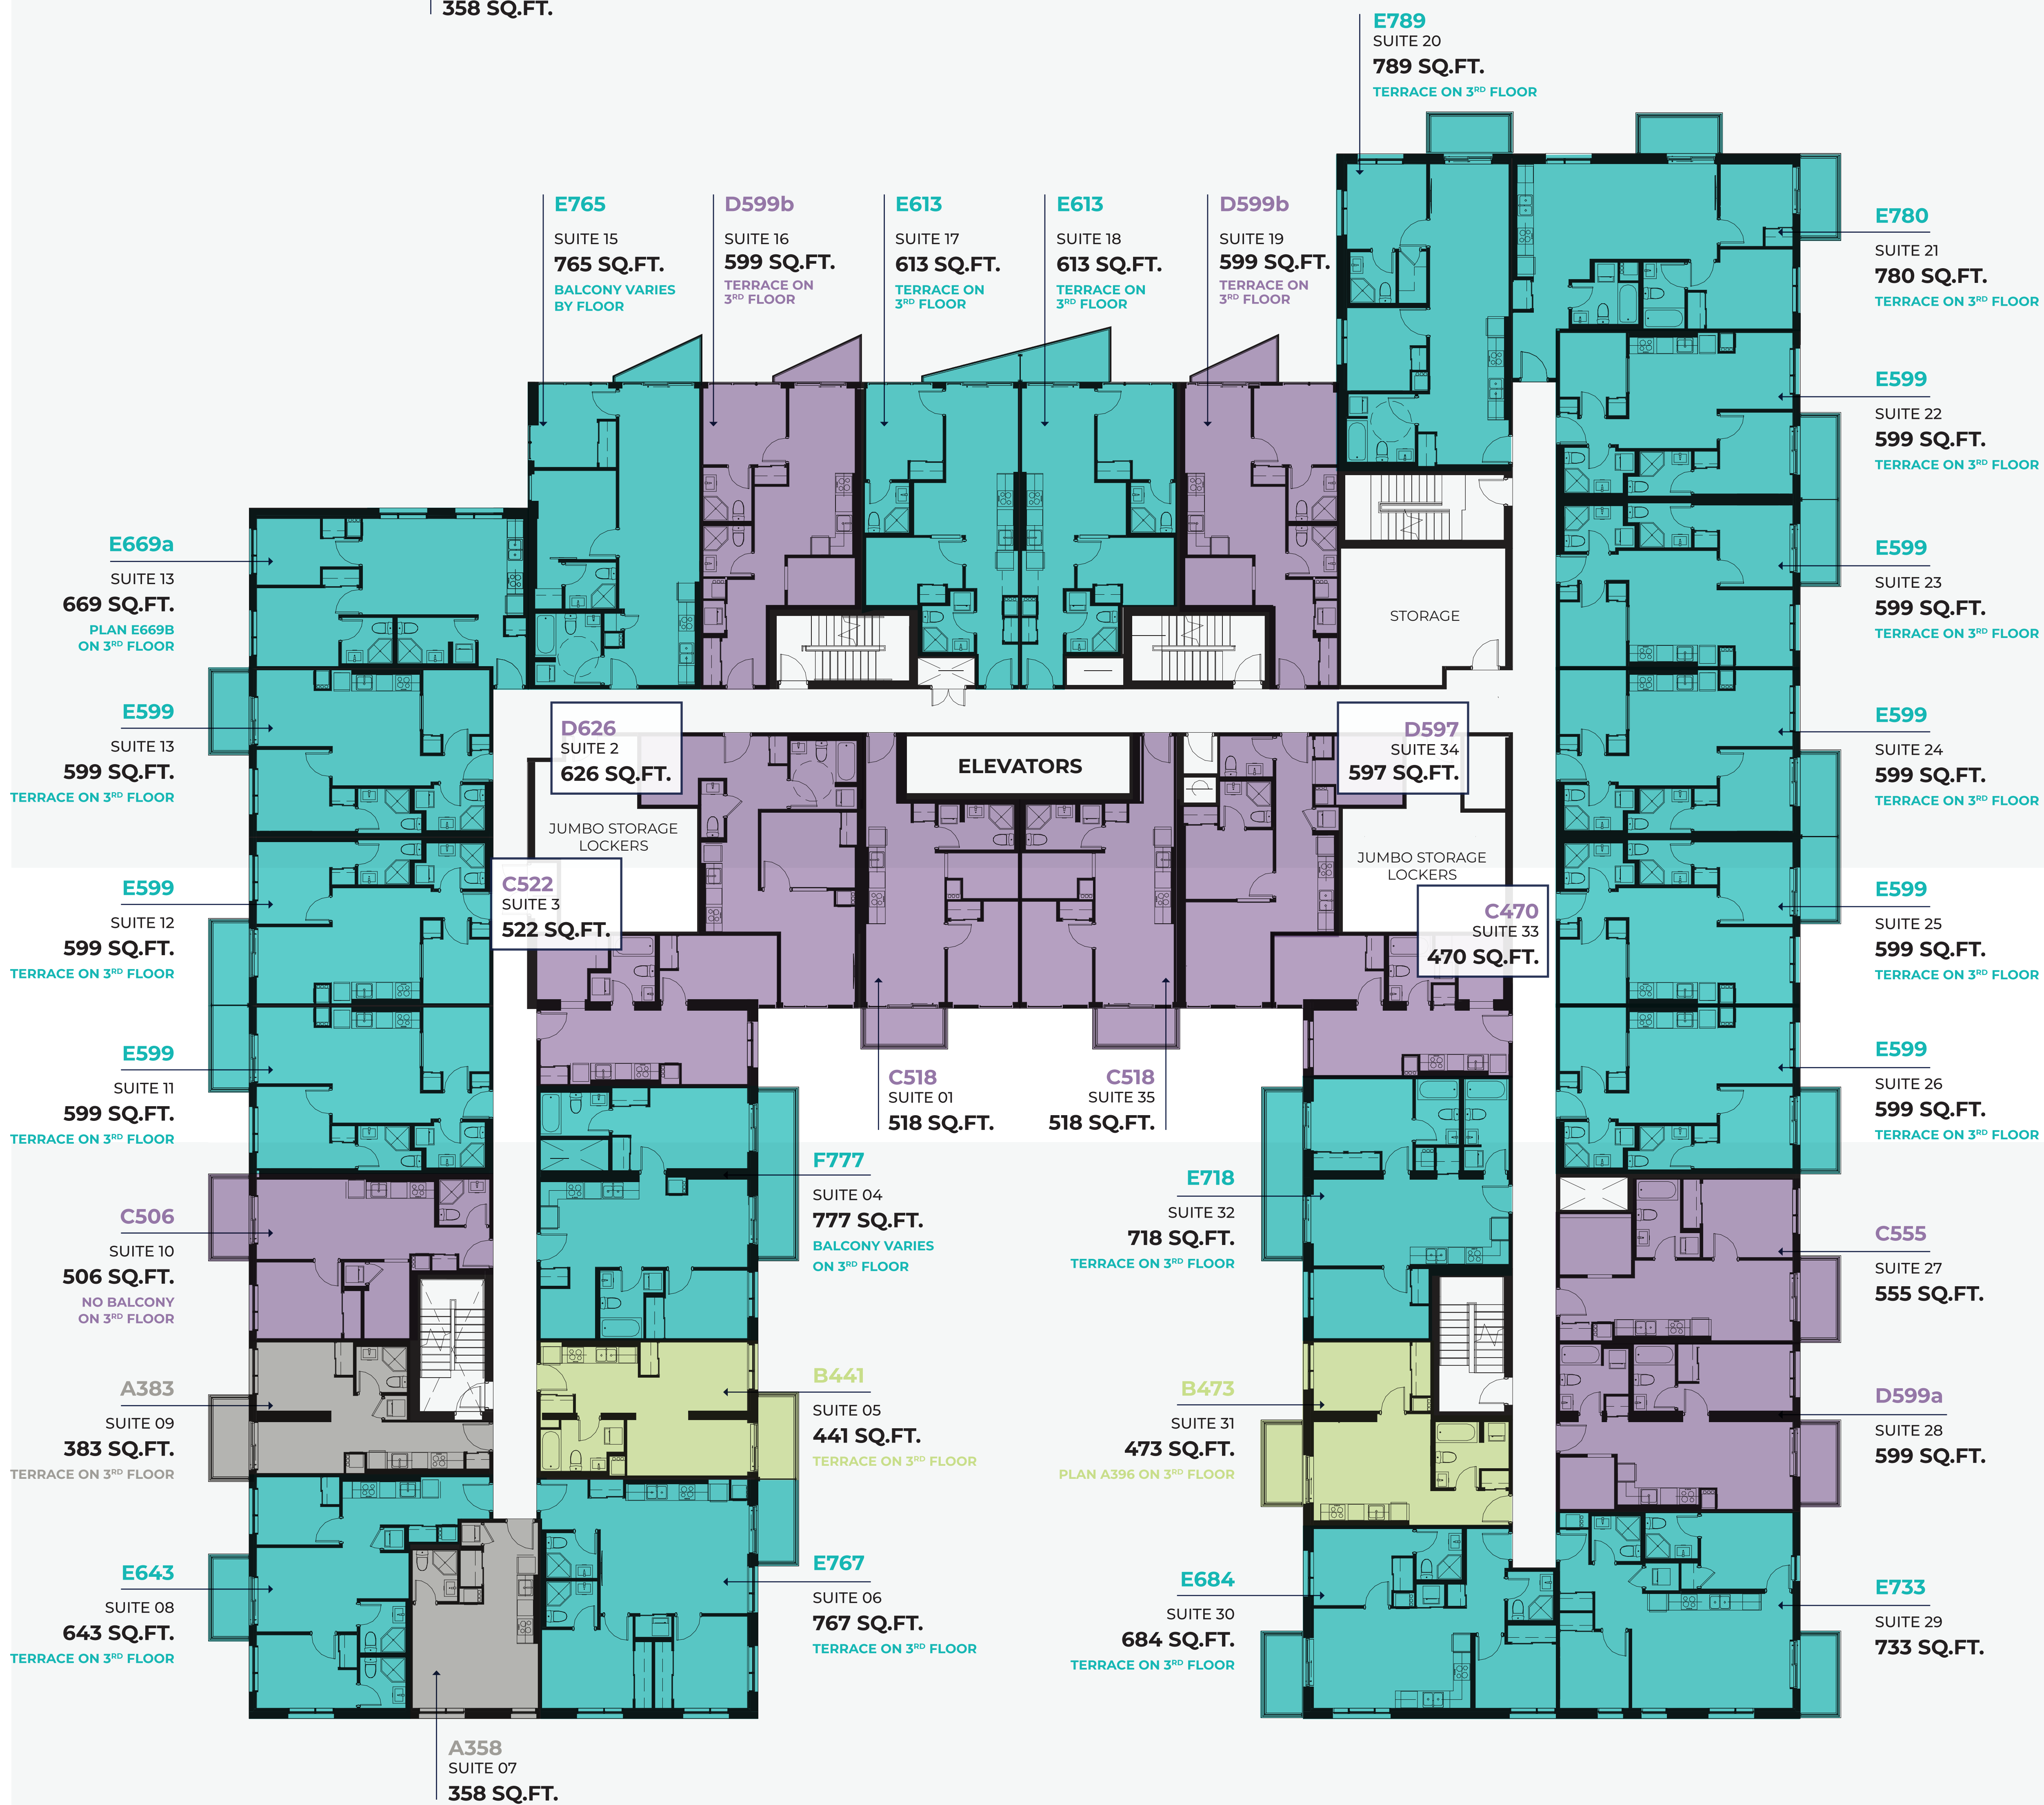

TYPICAL KEYPLATES

- STUDIO
- 1 BED
- 1 BED + DEN
- 2 BED
- 3 BED

TYPICAL KEYPLATES

- STUDIO
- 1 BED
- 1 BED + DEN
- 2 BED
- 3 BED

Plans and specifications are subject to change without notice. Actual usable floor space may vary from stated floor area. Illustrations are artists concept only and may show optional features not included in base price. See sales representative for further information. E. & O. E.